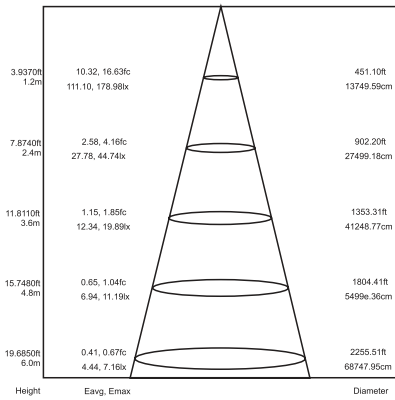

► Illuminance Distribution

27W