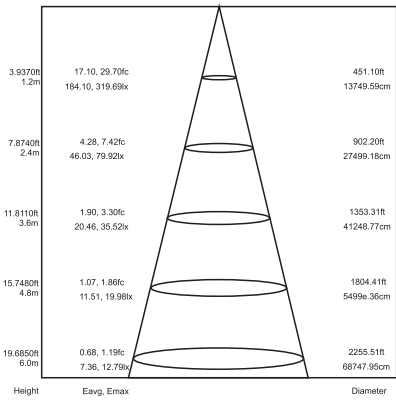

► Illuminance Distribution

54W

► Master Carton Package