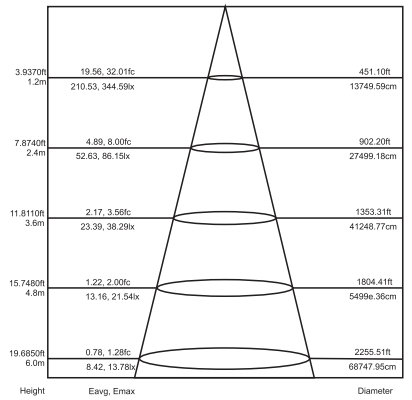

► Illuminance Distribution

75W

► Master Carton Package