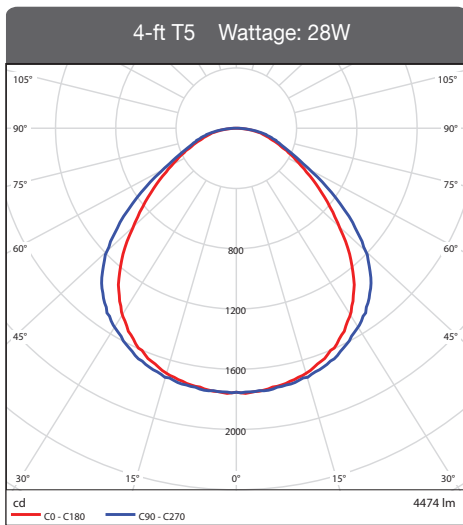

► Dimensions

	T5 / T8	Item	A	B	Weight (lbs)
	T8	2-ft	1.00-in	24.00-in	0.25
		3-ft	1.00-in	36.00-in	0.35
		4-ft	1.00-in	48.00-in	0.50
		8-ft	1.00-in	96.00-in	1.00
T5	4-ft	0.625-in	48.00-in	0.25	

► Illuminance Distribution