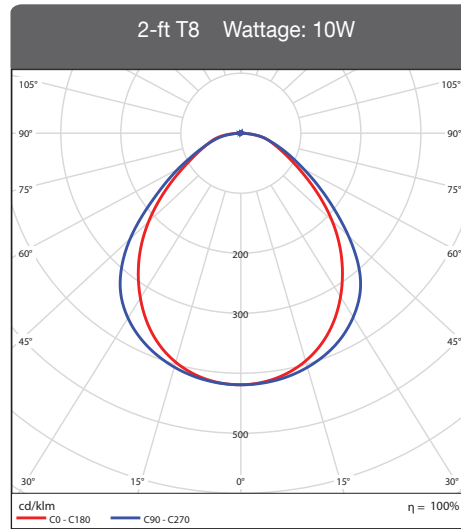

► Dimensions

	T5 / T8	Item	A	B	Weight (lbs)
	T8	2-ft	1.00-in	24.00-in	0.25
		3-ft	1.00-in	36.00-in	0.35
		4-ft	1.00-in	48.00-in	0.50
		8-ft	1.00-in	96.00-in	1.00
T5	4-ft	0.625-in	48.00-in	0.25	

► Illuminance Distribution