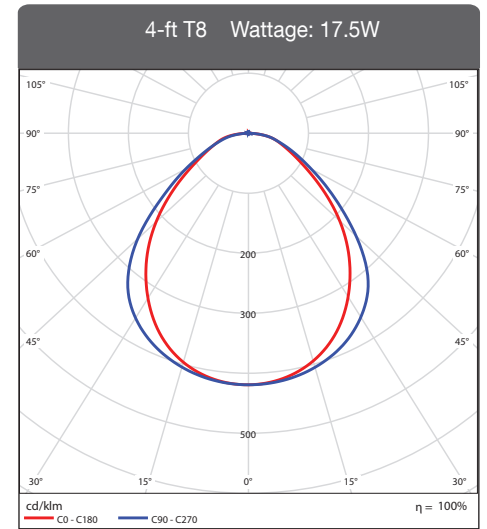

#### Qualifications

**T5 Instant Fit**

Item Code	Description	Color Temp	Wattage	Lumen Output	Equivalent Wattage	Length	Base	Beam Angle	Rated Hours	
5902	LED28T5/FR32/840/IF	4000K	28W	3,200	54	4-ft/ 48"	G5	325°	50,000	•
5903	LED28T5/FR32/850/IF	5000K	28W	3,200	54	4-ft/ 48"	G5	325°	50,000	•

**T8 Instant Fit**

5850	LED10T8/24FR11/835/IF	3500K	10W	1,150	17	2-ft/ 24"	Bi-Pin	325°	50,000	•
5851	LED10T8/24FR11/840/IF	4000K	10W	1,150	17	2-ft/ 24"	Bi-Pin	325°	50,000	•
5852	LED10T8/24FR11/850/IF	5000K	10W	1,150	17	2-ft/ 24"	Bi-Pin	325°	50,000	•
5891	LED11T8/36FR14/840/IF	4000K	11W	1,400	25	3-ft/ 36"	Bi-Pin	325°	50,000	•
5892	LED11T8/36FR14/850/IF	5000K	11W	1,400	25	3-ft/ 36"	Bi-Pin	325°	50,000	•
5914	LED15.5T8/FR18/840/IF	4000K	15.5W	1,800	32	4-ft/ 48"	Bi-Pin	325°	50,000	•
5915	LED15.5T8/FR18/850/IF	5000K	15.5W	1,800	32	4-ft/ 48"	Bi-Pin	325°	50,000	•
5916	LED18T8/FR22/840/IF	4000K	18W	2,200	32	4-ft/ 48"	Bi-Pin	325°	50,000	•
5917	LED18T8/FR22/850/IF	5000K	18W	2,200	32	4-ft/ 48"	Bi-Pin	325°	50,000	•

**8-ft Standard**

5887	LED38T8/96FR44/840/IF	4000K	38W	4,400	59	8-ft/ 96"	Single	325°	50,000	•
5888	LED38T8/96FR44/850/IF	5000K	38W	4,400	59	8-ft/ 96"	Single	325°	50,000	•

**8-ft High Output**

5897	LED42T8/96FR50/R17d/840/IF	4000K	42W	5,000	59	8-ft/ 96"	R17d	325°	50,000	•
5898	LED42T8/96FR50/R17d/850/IF	5000K	42W	5,000	59	8-ft/ 96"	R17d	325°	50,000	•

► Dimensions

	T5 / T8	Item	A	B	Weight (lbs)
	T8	2-ft	1.00-in	24.00-in	0.25
		3-ft	1.00-in	36.00-in	0.35
		4-ft	1.00-in	48.00-in	0.50
		8-ft	1.00-in	96.00-in	1.00
T5	4-ft	0.625-in	48.00-in	0.25	

► Illuminance Distribution